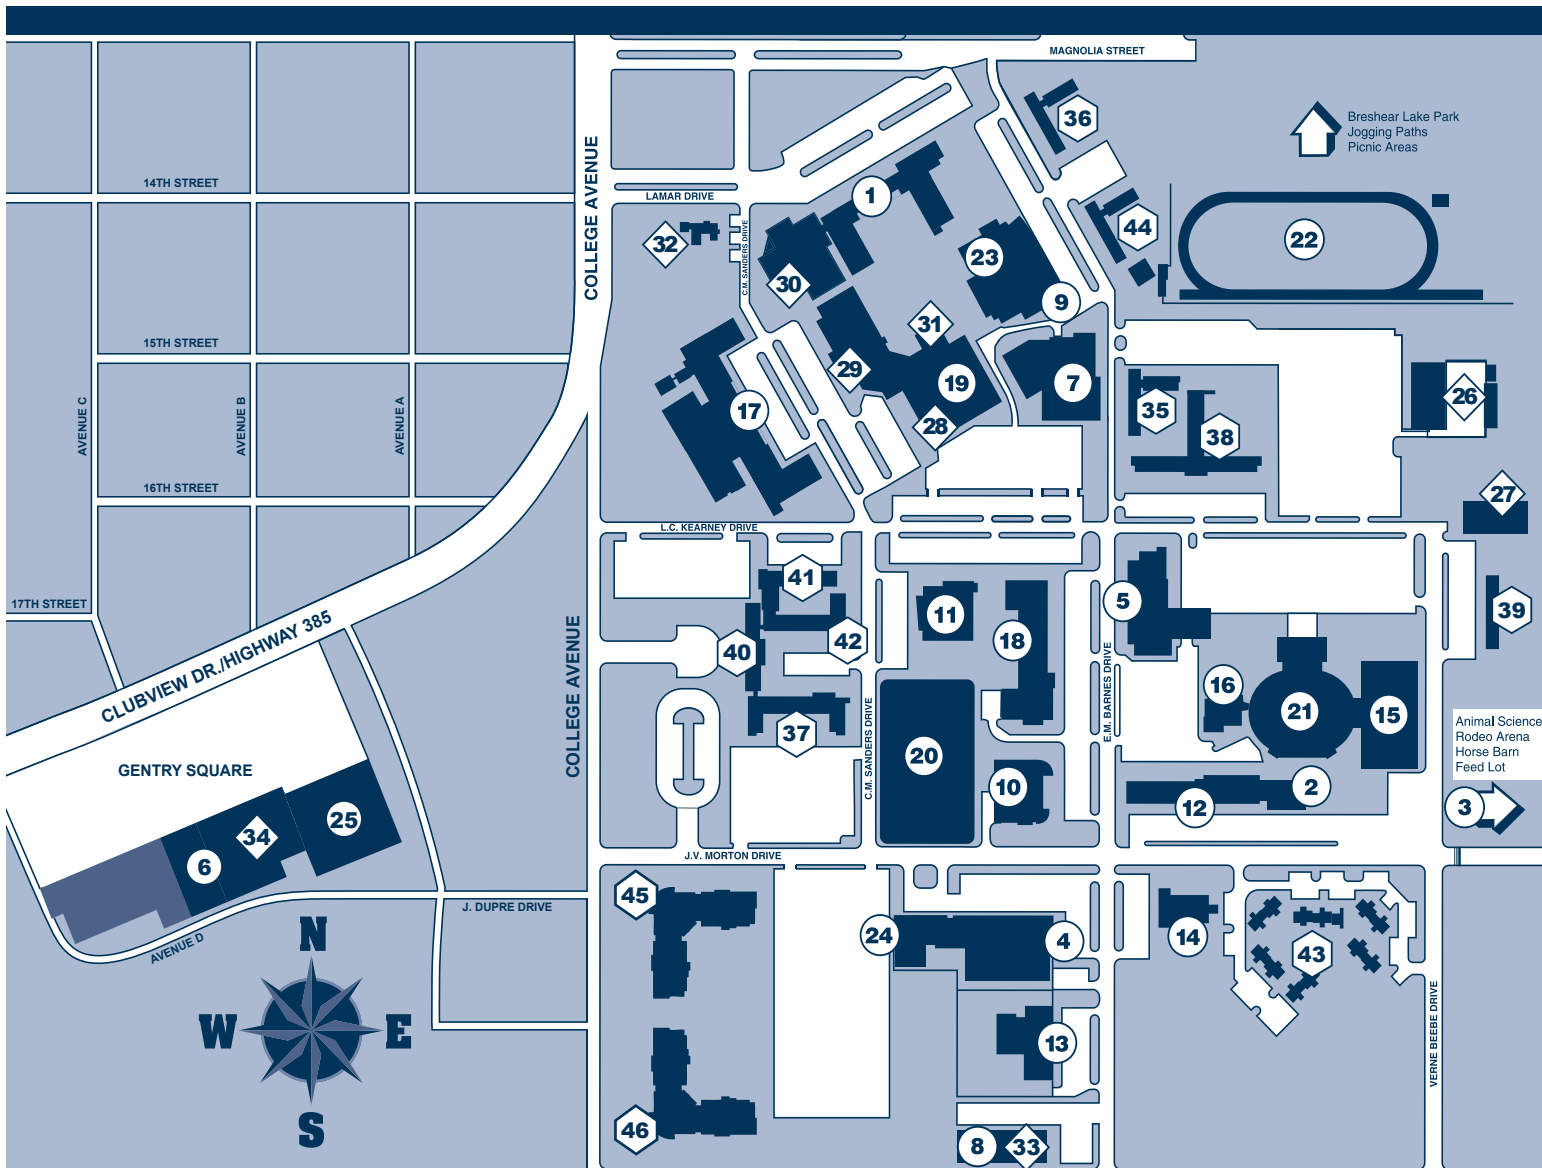

LEVELLAND CAMPUS MAP

Key to Campus Buildings

● INSTRUCTIONAL BUILDINGS

1. Administration Building (AD)
2. Agriculture Building (AG)
3. Animal Science Center (ARENA)
4. Auto - Diesel Shop (DSHOP)
5. Communications/English Building (CM)
6. Cosmetology (COSBL)
7. Creative Arts Building (CB)
8. Industrial Manufacturing/Emerging Technologies (IMET)
9. Christine Devitt Fine Arts Center (FA)
10. Law Enforcement Building (LE)
11. Library (LIB), STAR Center and Upward Bound (3rd Floor)
12. Math and Engineering Building (M)

13. Metals Technology Building (MT)
14. Natatorium (NAT)
15. Physical Education Building (PE)
16. Racquetball Courts
17. Science Building (S)
18. Technical Arts Center (TA)
19. Technology Center (TC)
20. Tennis Courts
21. Texan Dome (DOME)
22. Texan Track
23. Helen Devitt Jones Theatre for the Performing Arts (STAGE)
24. Welding Technology Building (WT)
25. Center for Allied Health Education (AH)

◆ NON-INSTRUCTIONAL BUILDINGS

26. Maintenance Building
27. Maintenance Warehouse
28. Student Health & Wellness
29. Student Center
30. Student Services Building (SS)
31. Texan Hall
32. Visitors Center
33. Development and Alumni Relations Office
34. Physical Plant Storage

◆ RESIDENCE HALLS

35. Forrest Hall
36. Frazier Hall
37. Gillespie Hall
38. Lamar Hall
39. Magee Hall
40. Marvin Baker Center
41. N. Sue Spencer Hall
42. S. Sue Spencer Hall
43. Smallwood Apartments
44. Stroud Hall
45. Nathan Tubb Hall
46. Southwest Hall